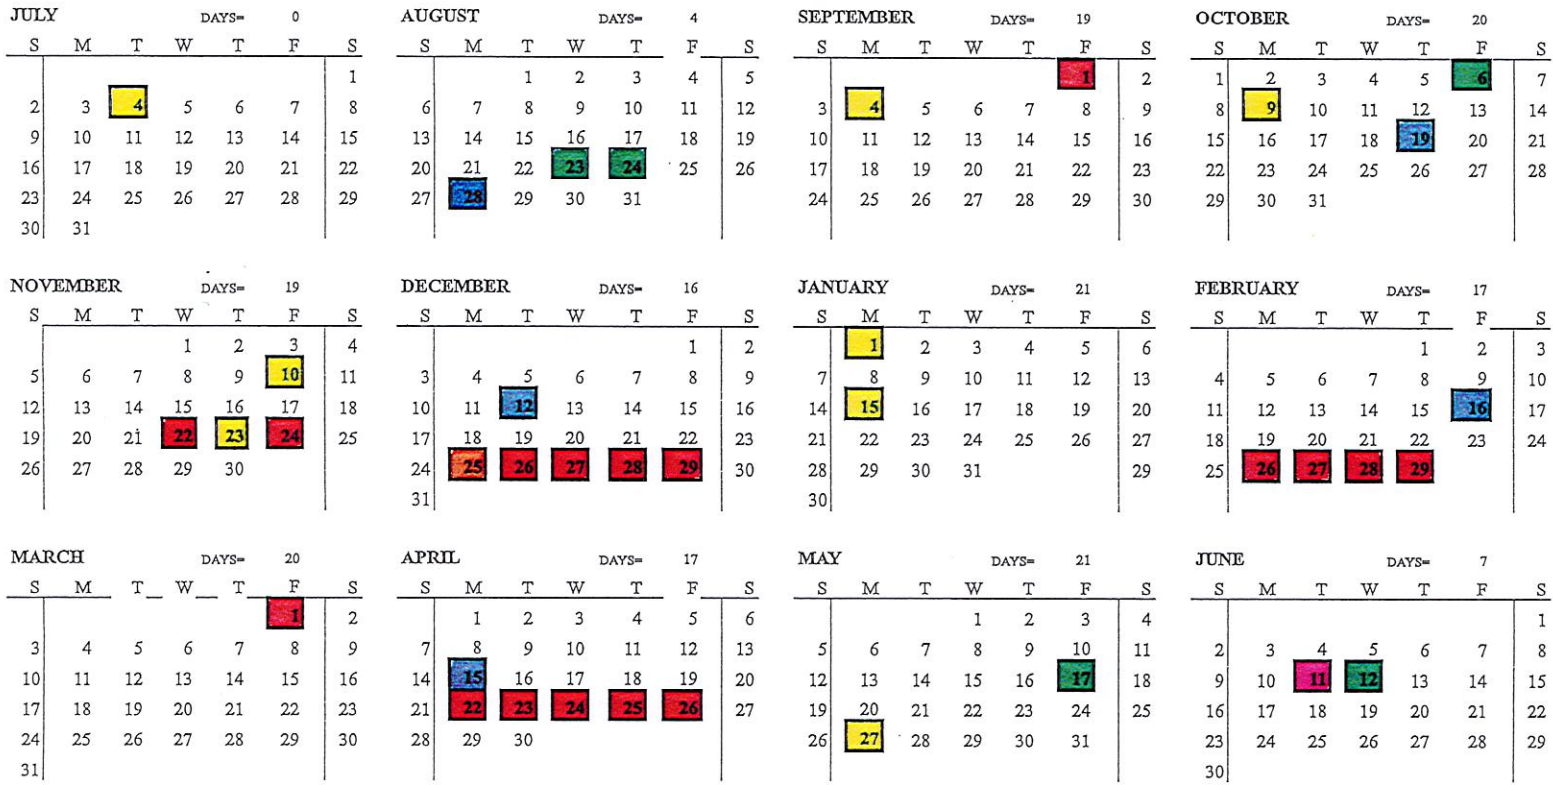

White Mountains School Administrative Unit 35 - 2023- 2024 - Lisbon & Landaff

First Day of School - August 28	Staff Development Days:
Last Day of School - June 11	August 23, 24
	October 6
Holidays	May 17
July 4 - 4th of July	June 12
September 1 - Friday before Labor Day	
September 4 - Labor Day	Early Release Days:
October 9 - Indigenous Peoples' Day (Columbus Day)	October 19, December 12, February 16, April 15
November 10 - Veterans Day	
November 22-24- Thanksgiving	
December 25 - Christmas	Snow Make - up Days (if needed):
January 1 - New Years Day	June 12, 13 14
January 15- Martin Luther King, Jr., Civil Right's Day	
May 27- Memorial Day	

	Payroll		Staff Development Days
	First Day of School	Grades 3-12 Quarter 1 ends - 11/3/2023 Semester 1/Quarter 2 ends - 1/19/2024 Quarter 3 ends - 3/29/2024 Semester 2/Quarter 4 ends - 6/11/2024	
	Last Day of School	Grades K-2 Trimester 1 ends 12/1/2023 Trimester 2 ends 3/15/2024 Trimester 3 ends 6/11/2024	
	School Vacation		
	Early Release		
	Holiday		